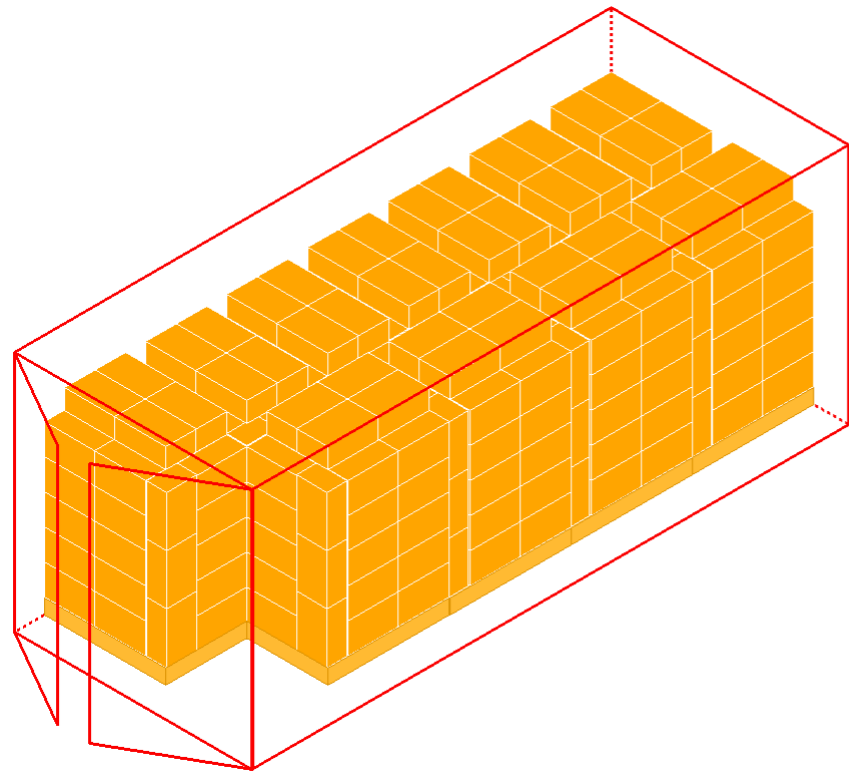

Contanier Information

Arslanzade Arif MERİÇ
Şükrüpaşa mah. Su yolları mevkii.
Lalapaşa yolu 1.km Arslanzade Üretim
Tesisleri no:3/A Edirne/Merkez

20' dv

572 Boxes

| Pallet Information | |
|-----------------------------|-------------------|
| Container type | 20' dv |
| Net weight | 30 g |
| Pieces in box | 12 |
| Boxes in carton | 12 |
| Carton dimensions | 50 x 30 x 20 cm |
| Gross weight of each carton | 4.52 kg |
| Cartons on pallet | 52 |
| Pallet dimensions | 80 x 120 x 172 cm |
| Gross weight of each pallet | 201.2 kg |

40' dv

1248 Boxes

| Pallet Information | |
|-----------------------------|-------------------|
| Container type | 40' dv |
| Net weight | 30 g |
| Pieces in box | 12 |
| Boxes in carton | 12 |
| Carton dimensions | 50 x 30 x 20 cm |
| Gross weight of each carton | 4.52 kg |
| Cartons on pallet | 52 |
| Pallet dimensions | 80 x 120 x 172 cm |
| Gross weight of each pallet | 201.2 kg |