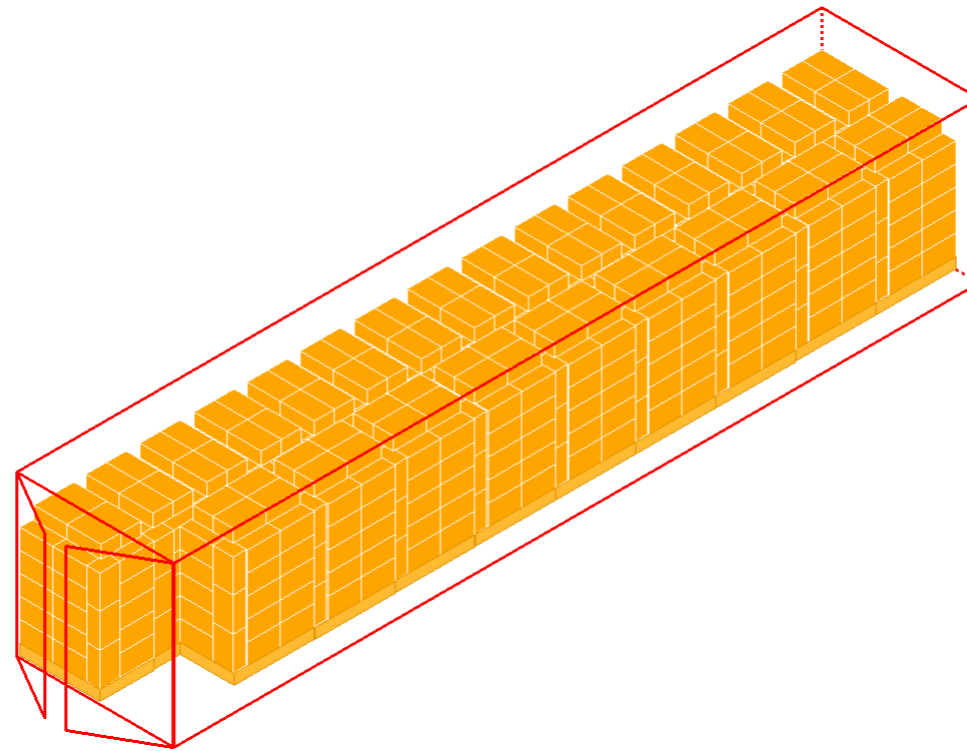

Contanier Information

Arslanzade Arif MERİÇ
Şükrüpaşa mah. Su yolları mevkii.
Lalapaşa yolu 1.km Arslanzade Üretim
Tesisleri no:3/A Edirne/Merkez

20' dv

572 Boxes

| Pallet Information | |
|-----------------------------|-------------------|
| Container type | 20' dv |
| Net weight | 30 g |
| Pieces in box | 12 |
| Boxes in carton | 12 |
| Carton dimensions | 50 x 30 x 20 cm |
| Gross weight of each carton | 4.52 kg |
| Cartons on pallet | 52 |
| Pallet dimensions | 80 x 120 x 172 cm |
| Gross weight of each pallet | 201.2 kg |

40' dv

1248 Boxes

| Pallet Information | |
|-----------------------------|-------------------|
| Container type | 40' dv |
| Net weight | 30 g |
| Pieces in box | 12 |
| Boxes in carton | 12 |
| Carton dimensions | 50 x 30 x 20 cm |
| Gross weight of each carton | 4.52 kg |
| Cartons on pallet | 52 |
| Pallet dimensions | 80 x 120 x 172 cm |
| Gross weight of each pallet | 201.2 kg |