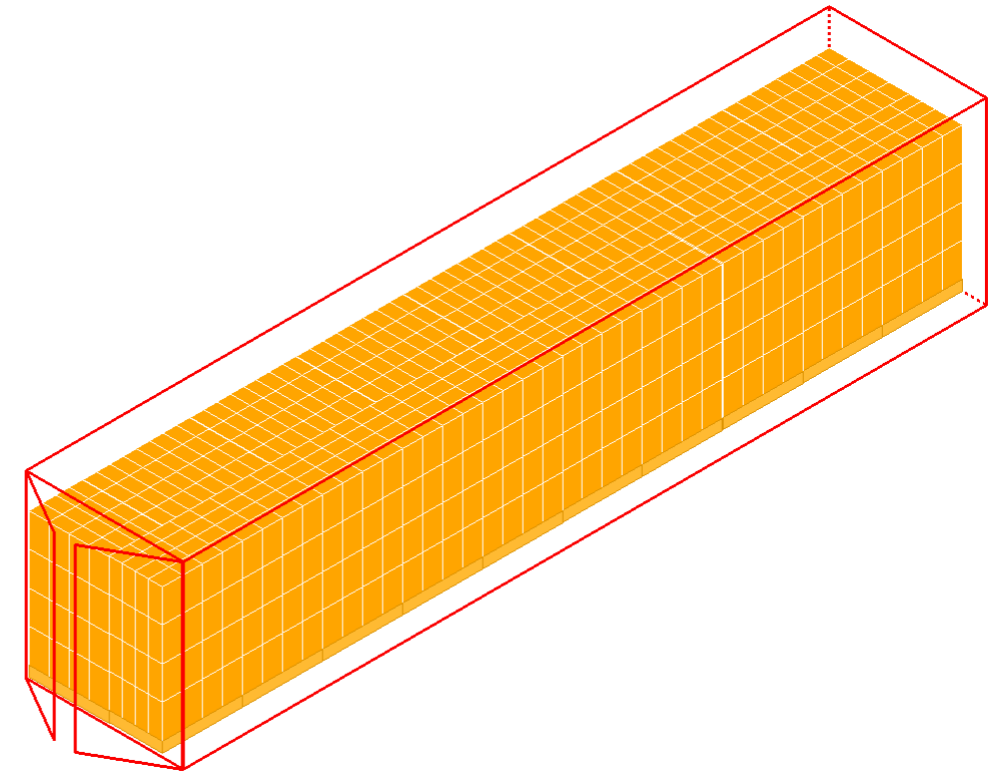

Contanier Information

Arslanzade Arif MERİÇ
Şükrüpaşa mah. Su yolları mevkii.
Lalapaşa yolu 1.km Arslanzade Üretim
Tesisleri no:3/A Edirne/Merkez

20' dv

572 Boxes

| Pallet Information | |
|-----------------------------|-------------------|
| Container type | 20' dv |
| Net weight | 30 g |
| Pieces in box | 12 |
| Boxes in carton | 12 |
| Carton dimensions | 50 x 30 x 20 cm |
| Gross weight of each carton | 4.52 kg |
| Cartons on pallet | 52 |
| Pallet dimensions | 80 x 120 x 172 cm |
| Gross weight of each pallet | 201.2 kg |

40' dv

1248 Boxes

| Pallet Information | |
|-----------------------------|-------------------|
| Container type | 40' dv |
| Net weight | 30 g |
| Pieces in box | 12 |
| Boxes in carton | 12 |
| Carton dimensions | 50 x 30 x 20 cm |
| Gross weight of each carton | 4.52 kg |
| Cartons on pallet | 52 |
| Pallet dimensions | 80 x 120 x 172 cm |
| Gross weight of each pallet | 201.2 kg |

40' hq

1600 Boxes

| Pallet Information | |
|-----------------------------|-------------------|
| Container type | 40' dv |
| Net weight | 30 g |
| Pieces in box | 12 |
| Boxes in carton | 12 |
| Carton dimensions | 50 x 30 x 20 cm |
| Gross weight of each carton | 4.52 kg |
| Cartons on pallet | 64 |
| Pallet dimensions | 80 x 120 x 172 cm |
| Gross weight of each pallet | 201.2 kg |